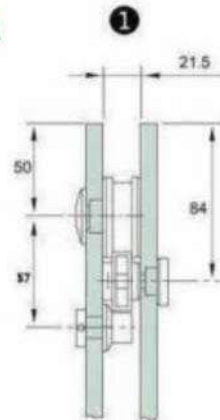

RKLZ - 004 SLIDING SET

Material: SS-304
Finish: SSS|PSS

In case of bulk requirements do contact us on **98204 03333** to take the conversation further.