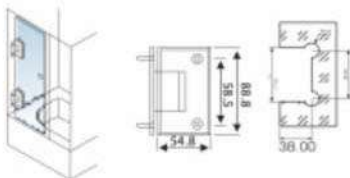

Glass Thickness: 8mm to 10mm
Maximum open angle of door: 95°
Hold open at: 90°

Maximum Door width: 750mm
Maximum Door weight: 45kg
Material: Stainless steel 304
Finish: SSS|PSS

RKLZ - 002

Glass Connector Fix Clip