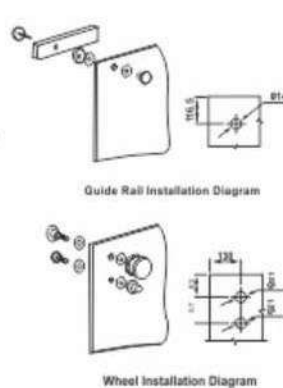

Glass Thickness: 8mm to 10mm
Maximum open angle of door: 95°
Hold open at: 90°

Maximum Door width: 750mm
Maximum Door weight: 45kg
Material: Stainless steel 304
Finish: SSS|PSS

RKLZ - 002

Glass Connector Fix Clip

Glass thickness 8mm to 10mm
Material: Stainless steel 304
Finish: SSS|PSS

RKLZ - 003

Glass Connector Wall to Glass 90 Degrees

Glass thickness 8mm to 10mm
Material: Stainless steel 304
Finish: SSS|PSS

RKLZ - 004 SLIDING SET