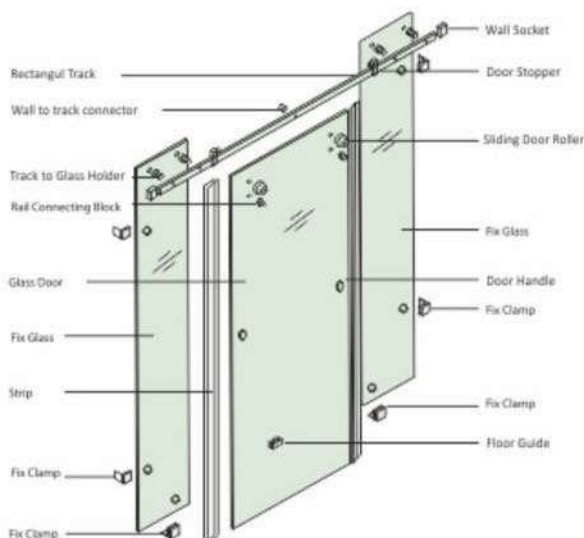

Glass Thickness: 8mm to 10mm
Maximum open angle of door: 95°
Hold open at: 90°

Maximum Door width: 750mm
Maximum Door weight: 45kg
Material: Stainless steel 304
Finish: SSS|PSS

RKLZ - 002

Glass Connector Fix Clip

Glass thickness 8mm to 10mm
Material: Stainless steel 304
Finish: SSS|PSS

RKLZ - 003

Glass Connector Wall to Glass 90 Degrees

Glass thickness 8mm to 10mm
Material: Stainless steel 304
Finish: SSS|PSS

RKLZ - 004 SLIDING SET