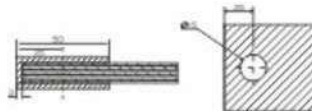

RKLZ - 003

Glass Connector Wall to Glass 90 Degrees

Glass thickness 8mm to 10mm
Material: Stainless steel 304
Finish: SSS|PSS